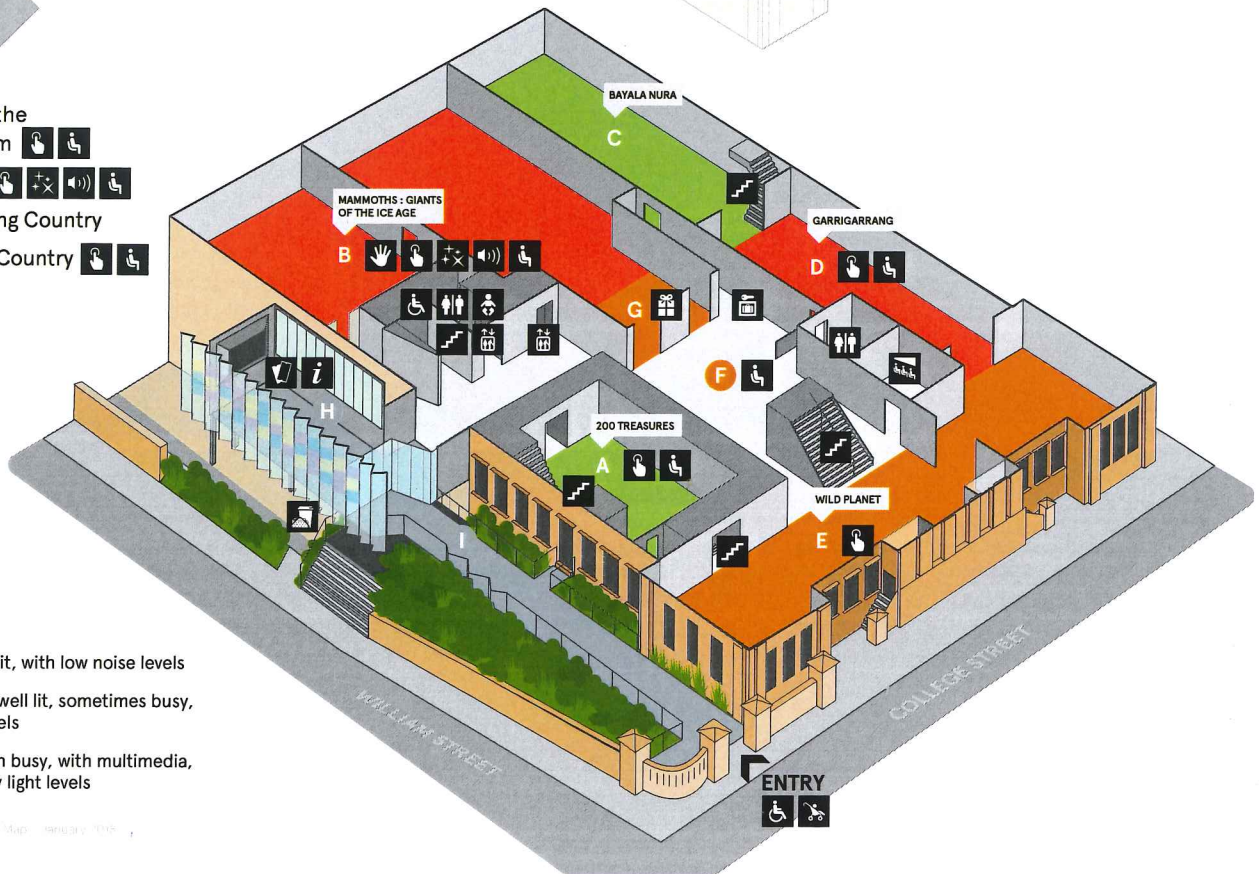

4

✕ No. 1 William

Enjoy food with a view.
Take the lift or stairs to Level 4.

2 >

- A** Surviving Australia
- B** Pacific Spirit
- C** Dinosaurs
- D** Birds of Australia
- E** Kidspace
- F** Search & Discover
- G** Education Rooms

- Accessible
- Admissions
- Cafe
- Information
- Interactive Media
- Lift
- Lights/Low-light
- Lockers
- Parents Room
- Seats
- Sounds
- Stairs
- Store
- Strollers
- Tactile
- Theatre
- Toilets

1 >

- A** 200 Treasures of the Australian Museum
- B** Minerals Collection featuring the Albert Chapman Collection

G >

- A** 200 Treasures of the Australian Museum
- B** MAMMOTHS
- C** Bayala Nura: Yarning Country
- D** Garrigarrang: Sea Country
- E** Wild Planet
- F** Atrium
- G** Museum Store
- H** Crystal Hall Entry
- I** Museum Walk

- Low Sensory** - well lit, with low noise levels
- Medium Sensory** - well lit, sometimes busy, with medium noise levels
- High Sensory** - often busy, with multimedia, loud noises and/or low light levels